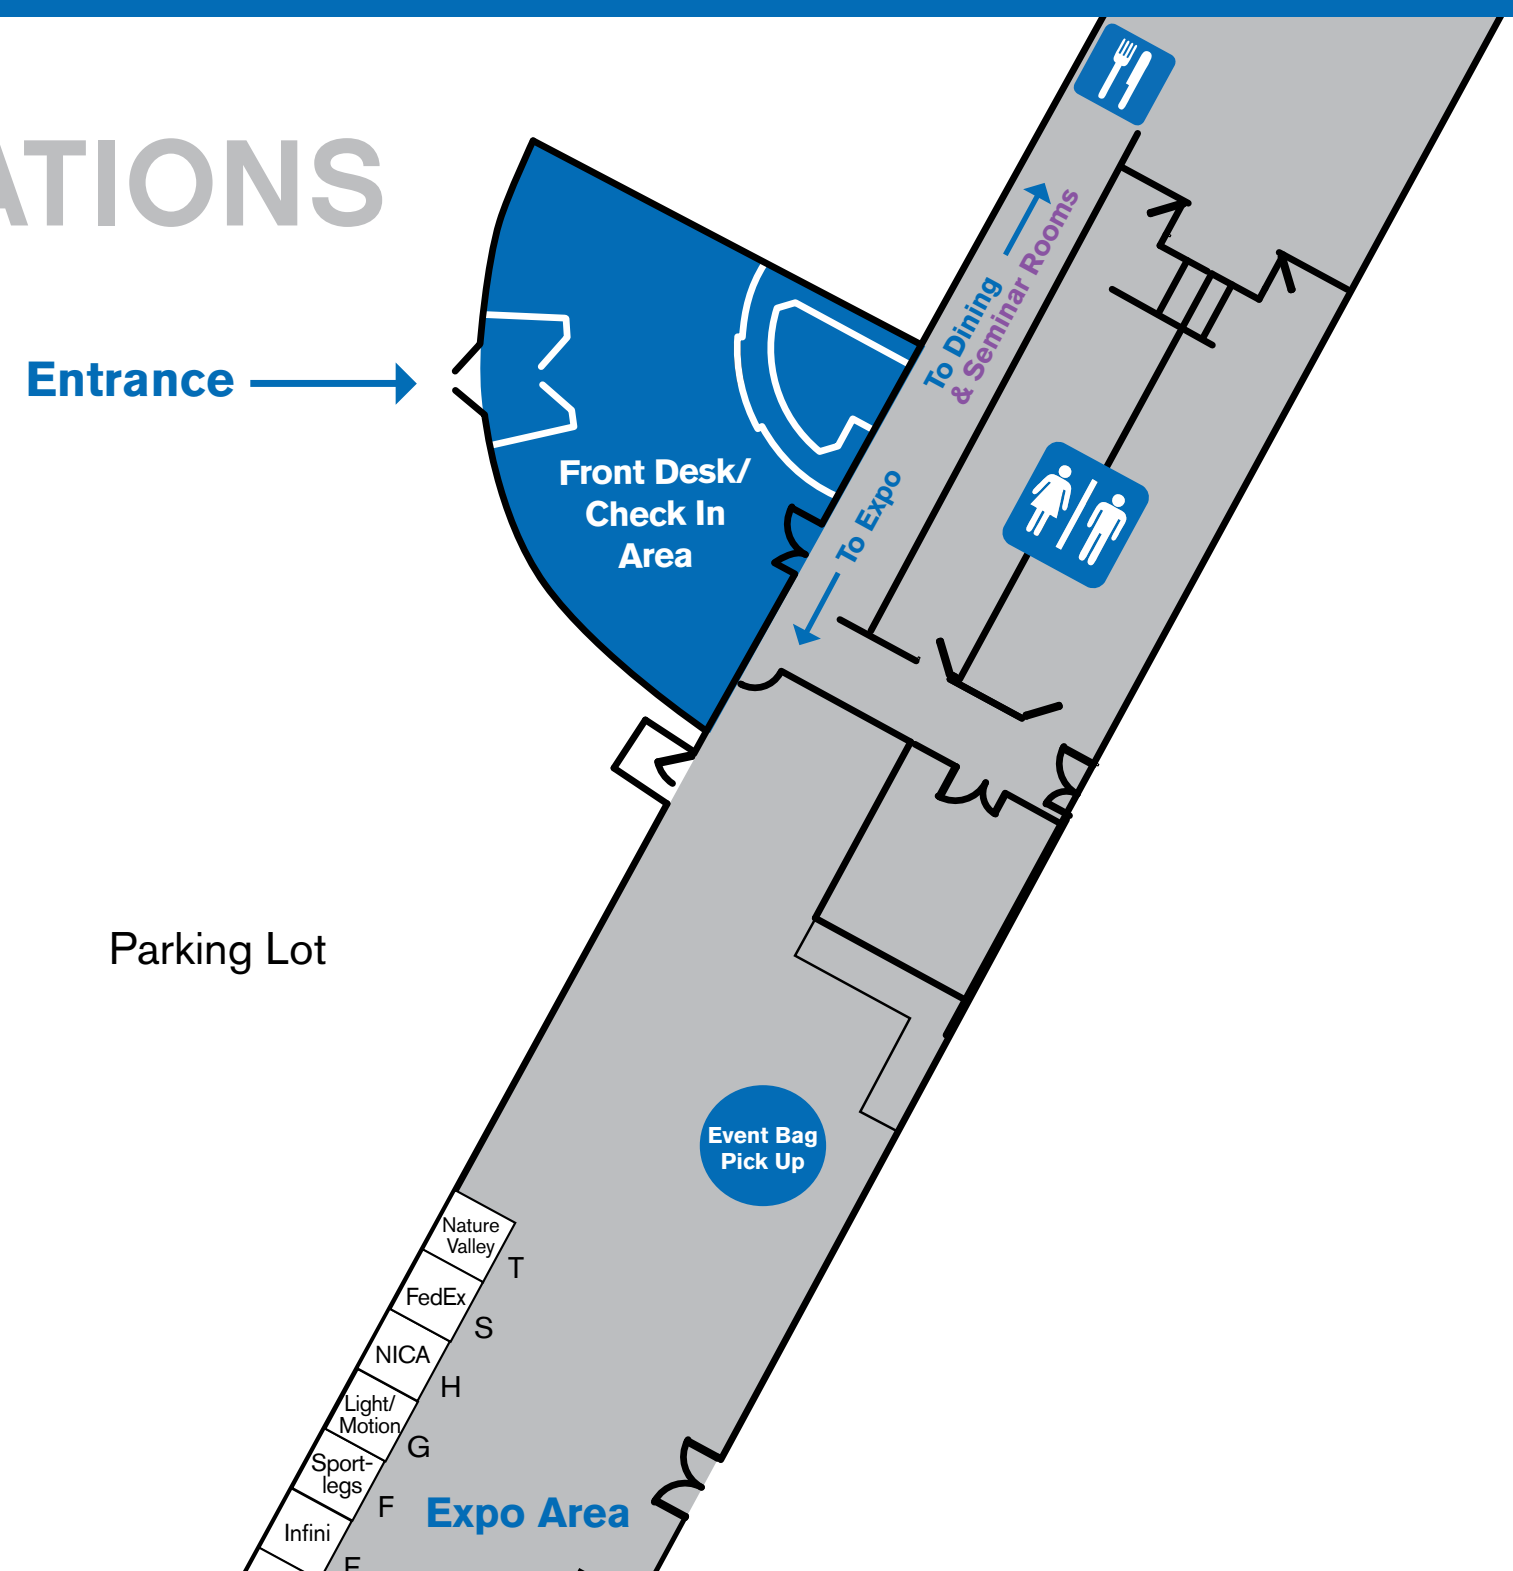

## EVENT MAP/VENDOR BOOTH LOCATIONS

Vendor	Table #
Ortlieb	6
Panaracer	90
Park Tool	61
Pearl Izumi	94
Pedro's	18
Perigum	106
Planet Bike	91
POC	47
Portland Design Works	5
Powerbar	L
PowerTap	10
Problem Solvers	12
Profile Design	44
Profile Racing	29
Prologo	99
Q-Multisport	41
Q-BMX	28
Q-Outdoor	108
Race Face	20
Ridley	120
Ritchey	86
RJF Agency	O
Salsa	111
Saris	10
Schwalbe	107
Selle Italia	93
Selle Royale	59
Shadow	30
Shimano	114
Shock Treatment Center	98
Sigma	64
SinZ	31
SKS	3
Smart Etailing	97
Sportlegs	F
SRAM	112
Stan's No Tubes	16
Stanley	N
Stolen	39
Straitline	100
Surly	1
Tacx	110
Terry	48
Thomson	88
Thule	58
Timbuk2	2
Topeak	56
Tree	25
TRP	124
TYR	40
Vee Rubber	46
Velo Orange	9
Velocity	13
Vision	42
Vittoria	87
Wahoo	8
WBR	J
Wheels Manufacturing	15
Whisky	52
White Lightning	K
WTB	37
X-Fusion	73
Yakima	122
Zipp	42

Vendor	Table #
661	51
45Nrh	11
Abus	7
ACE	I
Acros	17
All-City	95
Answer	27
Bellwether	44
BionX	85
BOB	80
BRG	26
Brooks	59
Burley	38
Camelbak	22
Campagnolo	23
Cane Creek	89
CatEye	21
Challenge	123
Chamois Butt'r	54
Chromag	69
Civia	115
Clement	125
Clif	127
Continental	59
Contour	77
Crank Brothers	60
CST	79
CycleOps	10
Cytoport	D
Deda	74
Demolition	33
Deuter	65
DT Swiss	84
DZ Nuts	M
Enve	70
Ergon	67
Hope	4
Hutchinson	36
Hyalite	72
Infini	E
Innovations	53
Intense BMX	31
ISM	43
Jagwire	82
K-Edge	126
Kenda	105
Kind Shock	101
Kinetic	109
KMC	35
Knog	63
Kryptonite	49
Kuat	81
Lazer	83
Lezyne	45
Light & Motion	G
Lizard Skins	34
Maxxis	79
Merchant OS	P
Michelin	62
Minoura	90
MORC/IMBA	C
Motorola	55
MRP	75
Nature Valley GP	T
NICA	H
Niterider	92
Nuun	B
Nuvinci	66
Odyssey	24
Onguard	57
Optic Nerve	103