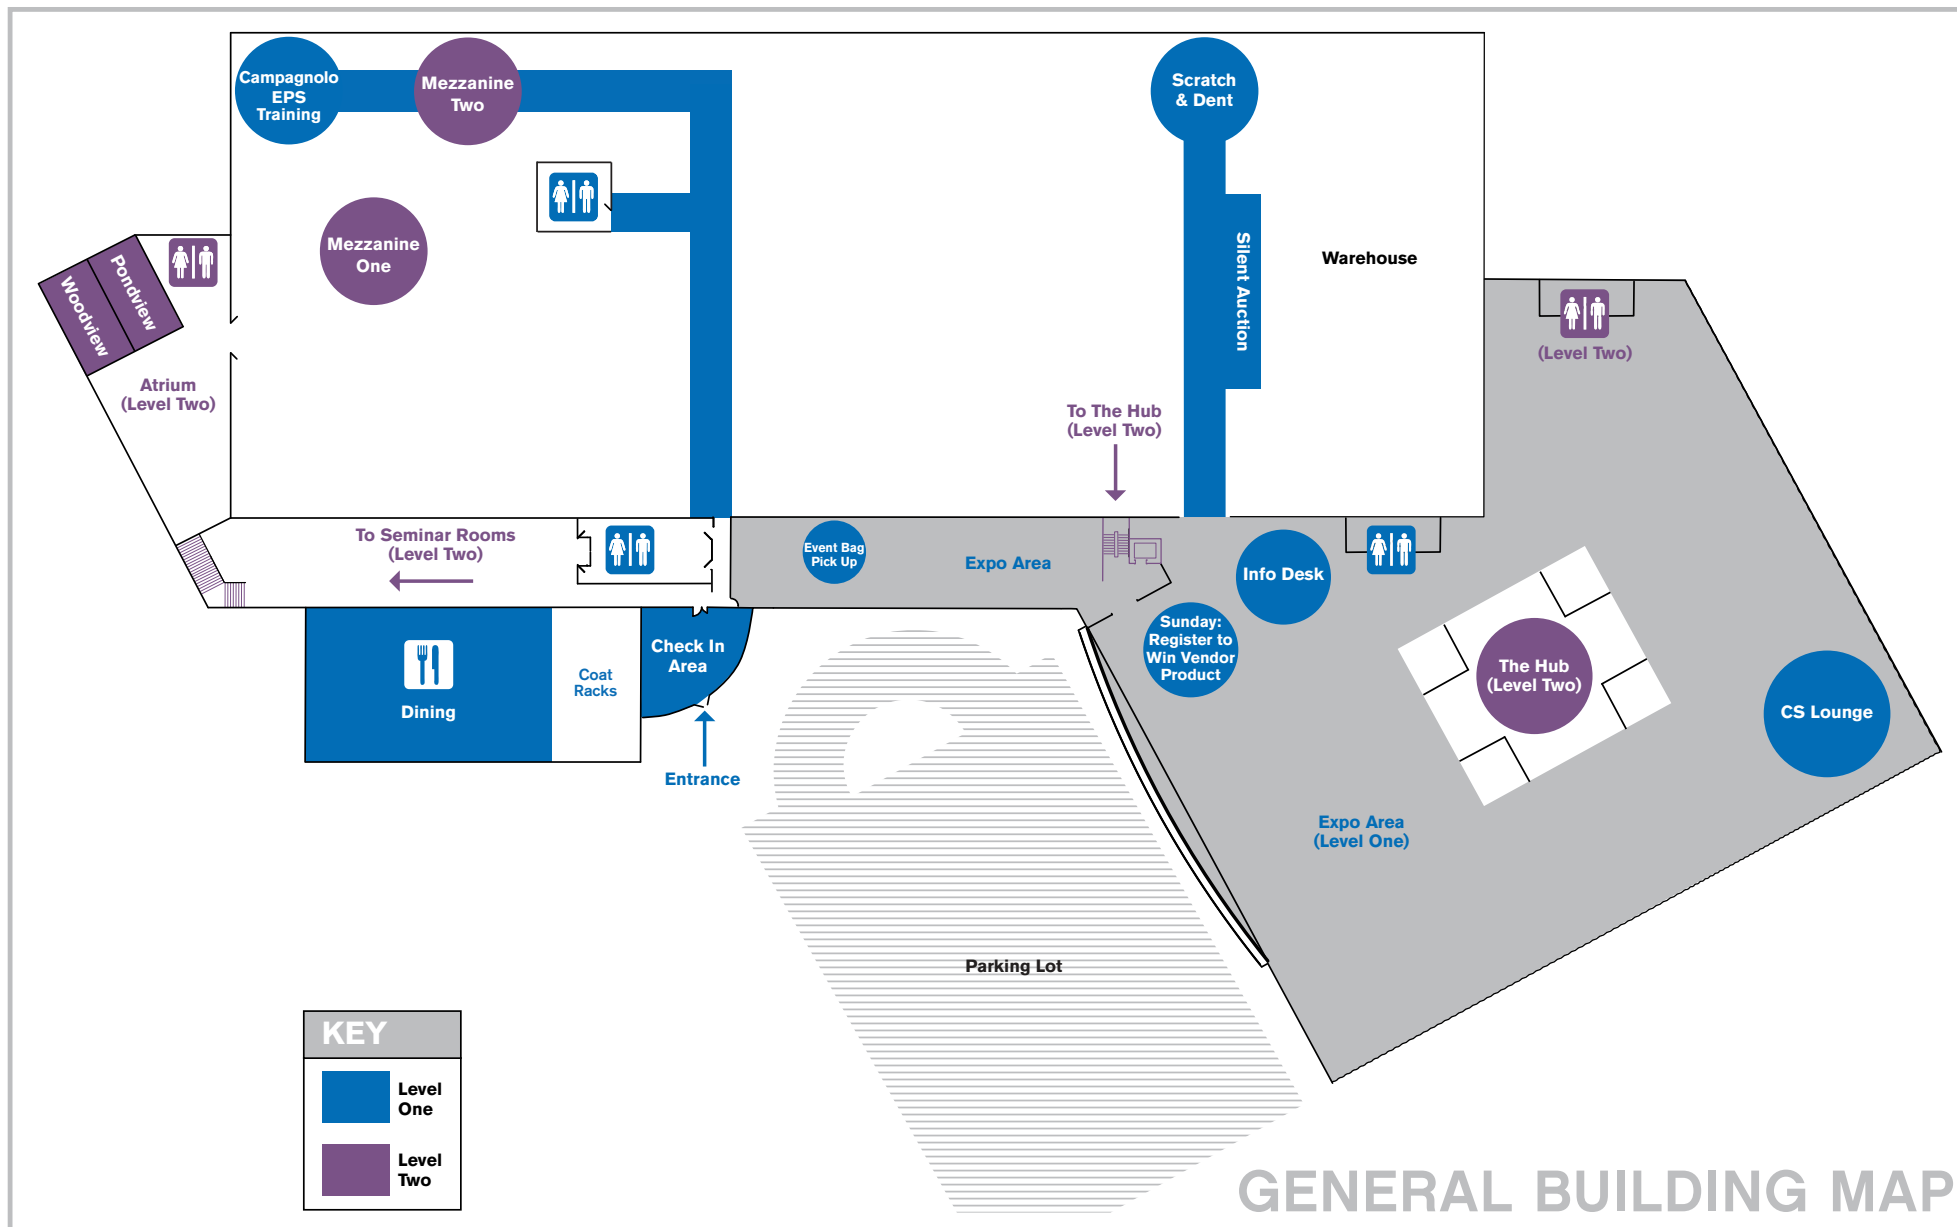

## EVENT MAP/VENDOR BOOTH LOCATIONS

Vendor	Table #
Ortlieb	6
Panaracer	90
Park Tool	61
Pearl Izumi	94
Pedro's	18
Perigum	106
Planet Bike	91
POC	47
Portland Design Works	5
Powerbar	L
PowerTap	10
Problem Solvers	12
Profile Design	44
Profile Racing	29
Prologo	99
Q-Multisport	41
Q-BMX	28
Q-Outdoor	108
Race Face	20
Ridley	120
Ritchey	86
RJF Agency	O
Salsa	111
Saris	10
Schwalbe	107
Selle Italia	93
Selle Royale	59
Shadow	30
Shimano	114
Shock Treatment Center	98
Sigma	64
SinZ	31
SKS	3
Smart Etailing	97
Sportlegs	F
SRAM	112
Stan's No Tubes	16
Stanley	N
Stolen	39
Straitline	100
Surly	1
Tacx	110
Terry	48
Thomson	88
Thule	58
Timbuk2	2
Topeak	56
Tree	25
TRP	124
TYR	40
Vee Rubber	46
Velo Orange	9
Velocity	13
Vision	42
Vittoria	87
Wahoo	8
WBR	J
Wheels Manufacturing	15
Whisky	52
White Lightning	K
WTB	37
X-Fusion	73
Yakima	122
Zipp	42

Vendor	Table #
661	51
45Nrh	11
Abus	7
ACE	I
Acros	17
All-City	95
Answer	27
Bellwether	44
BionX	85
BOB	80
BRG	26
Brooks	59
Burley	38
Camelbak	22
Campagnolo	23
Cane Creek	89
CatEye	21
Challenge	123
Chamois Butt'r	54
Chromag	69
Civia	115
Clement	125
Clif	127
Continental	59
Contour	77
Crank Brothers	60
CST	79
CycleOps	10
Cytoport	D
Deda	74
Demolition	33
Deuter	65
DT Swiss	84
DZ Nuts	M
Enve	70
Ergon	67
Hope	4
Hutchinson	36
Hyalite	72
Infini	E
Innovations	53
Intense BMX	31
ISM	43
Jagwire	82
K-Edge	126
Kenda	105
Kind Shock	101
Kinetic	109
KMC	35
Knog	63
Kryptonite	49
Kuat	81
Lazer	83
Lezyne	45
Light & Motion	G
Lizard Skins	34
Maxxis	79
Merchant OS	P
Michelin	62
Minoura	90
MORC/IMBA	C
Motorola	55
MRP	75
Nature Valley GP	T
NICA	H
Niterider	92
Nuun	B
Nuvinci	66
Odyssey	24
Onguard	57
Optic Nerve	103